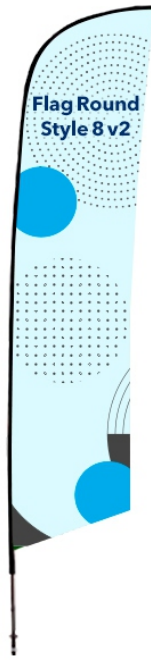

exposure
exhibit systems

Sistemas de Comunicação Visual e Exposição

Outdoor Flag / Changeable Support Base

- Formato Gota, Redondo e Retangular
- Media em tecido
- Possibilidade de adaptar várias bases
- Para interior e exterior

Outdoor Flag / Changeable Support Base

Outdoor Flag Drop
Style 7 v2

Outdoor Flag Round
Style 8 v2

Outdoor Flag Rectangle
Style 9 v2

Metal Round Plate Base

Plastic Square Deposit Base

Metal Square Plate Base

Metal Spike Base

Plastic Drill Baset

Metal Cross Foot Base

Metal Car Wheel Foot Base

Metal Horizontal
Floor Base

Metal Vertical Wall Base

Metal Diagonal
Wall Base