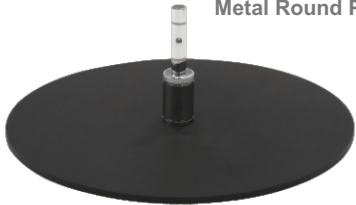

exposure
exhibit systems

Sistemas de Comunicação Visual e Exposição

Outdoor Flag / Changeable Support Base

- Formato Gota, Redondo e Retangular
- Media em tecido
- Possibilidade de adaptar várias bases
- Para interior e exterior

Outdoor Flag / Changeable Support Base

Outdoor Flag Drop
Style 7 v2

Outdoor Flag Round
Style 8 v2

Outdoor Flag Rectangle
Style 9 v2

Metal Round Plate Base

Plastic Square Deposit Base

Metal Square Plate Base

Metal Spike Base

Plastic Drill Baset

Metal Cross Foot Base

Metal Car Wheel Foot Base

Metal Horizontal
Floor Base

Metal Vertical Wall Base

Metal Diagonal
Wall Base