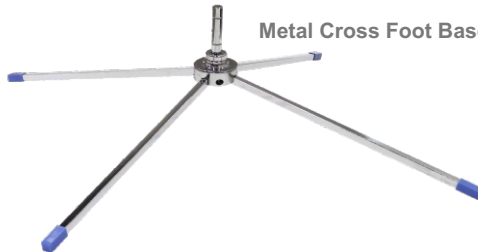

exposure
exhibit systems

Sistemas de Comunicação Visual e Exposição

Outdoor Flag / Changeable Support Base

- Formato Gota, Redondo e Retangular
- Media em tecido
- Possibilidade de adaptar várias bases
- Para interior e exterior

Outdoor Flag / Changeable Support Base

Outdoor Flag Drop
Style 7 v2

Outdoor Flag Round
Style 8 v2

Outdoor Flag Rectangle
Style 9 v2

Metal Round Plate Base

Plastic Square Deposit Base

Metal Square Plate Base

Metal Spike Base

Plastic Drill Baset

Metal Cross Foot Base

Metal Car Wheel Foot Base

Metal Horizontal
Floor Base

Metal Vertical Wall Base

Metal Diagonal
Wall Base