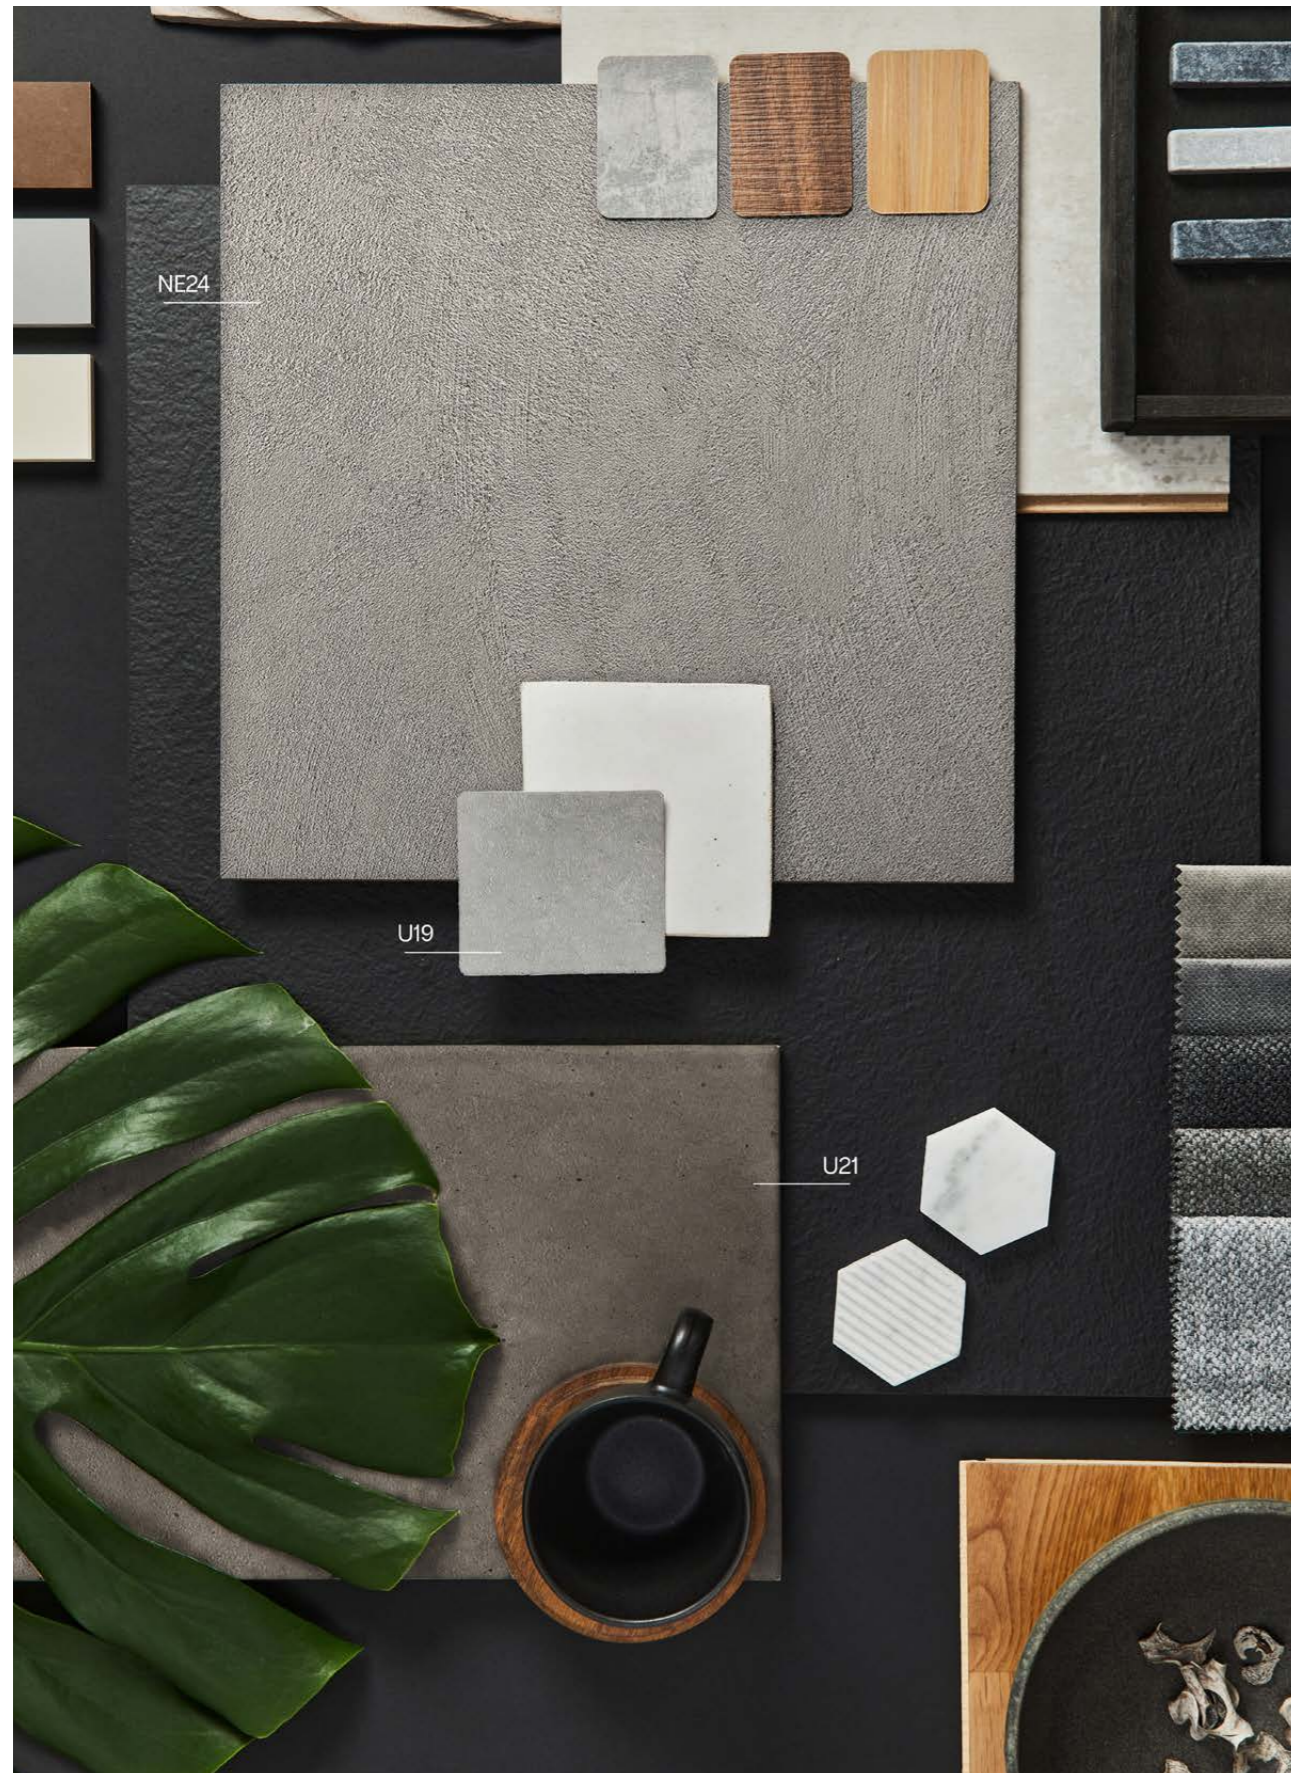

Urban
Moodboard