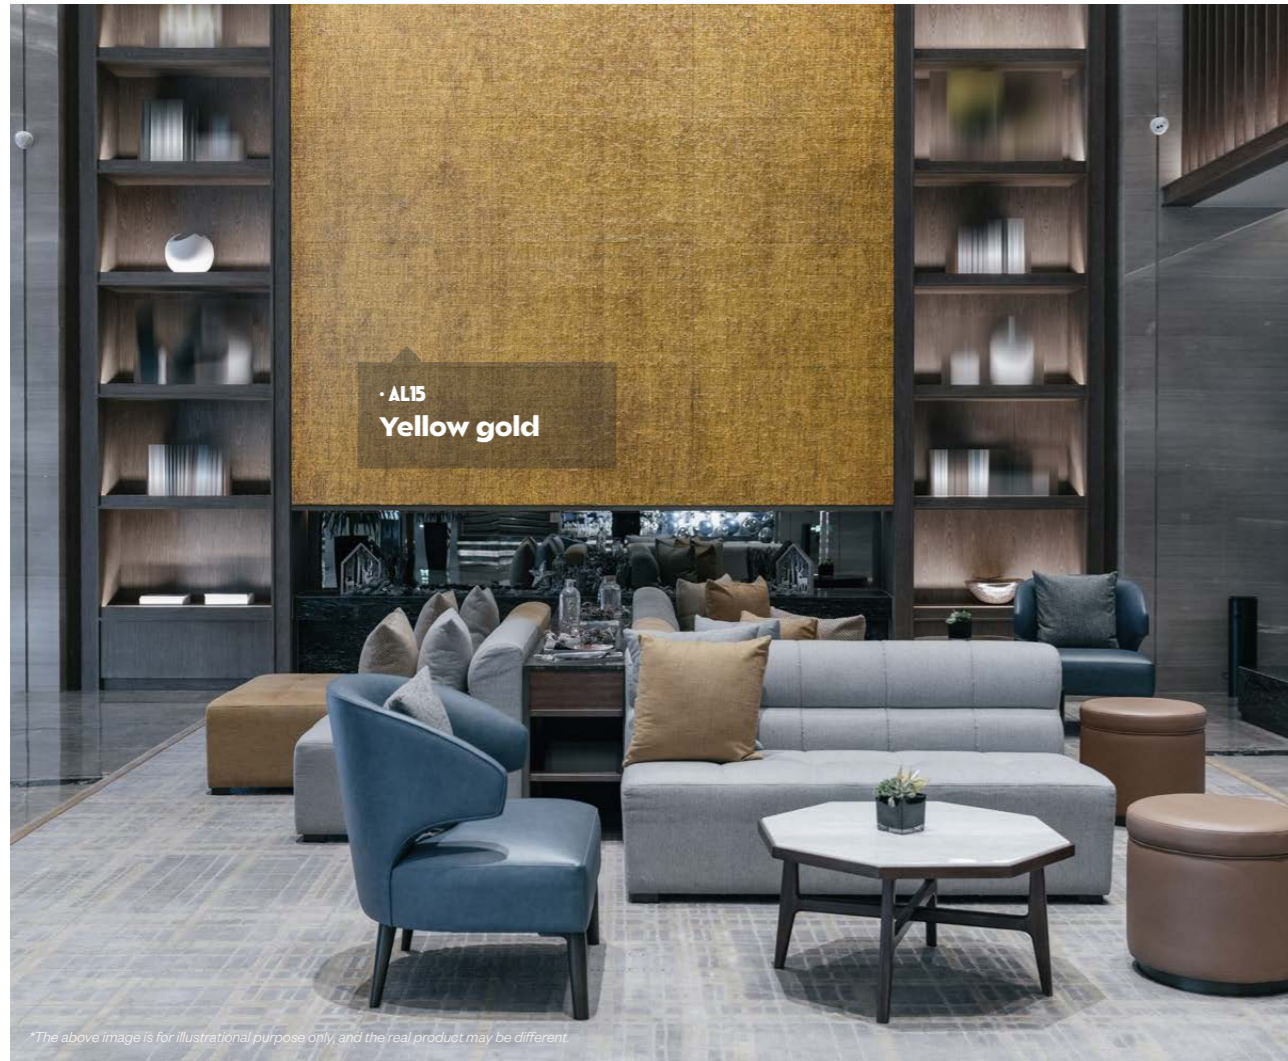

Metallic | Prestige Line

*The above image is for illustrational purpose only, and the real product may be different