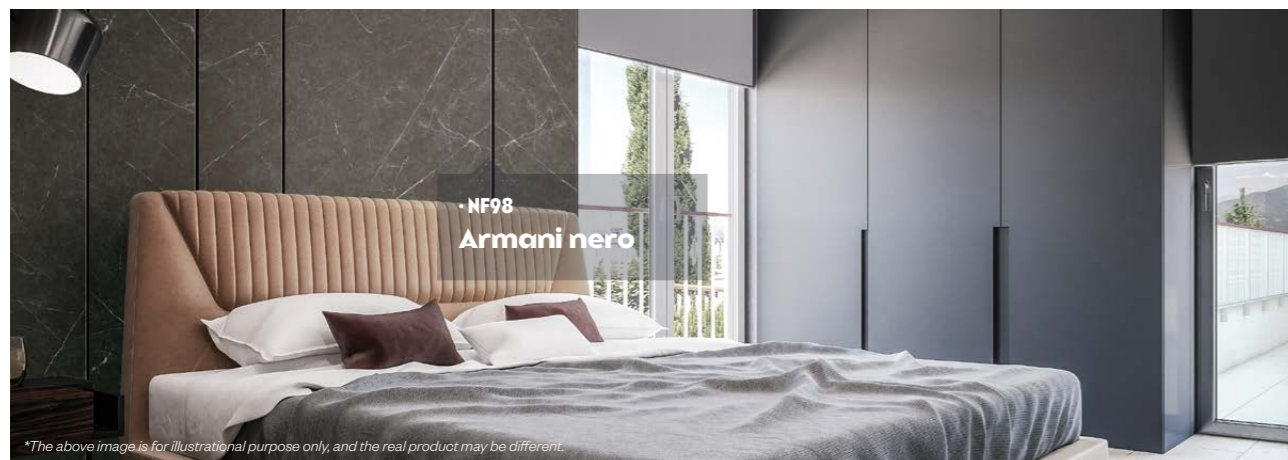

NF98

Armani nero

NE31

Statuary white

NE32

Statuary gold

Marble

COLOR