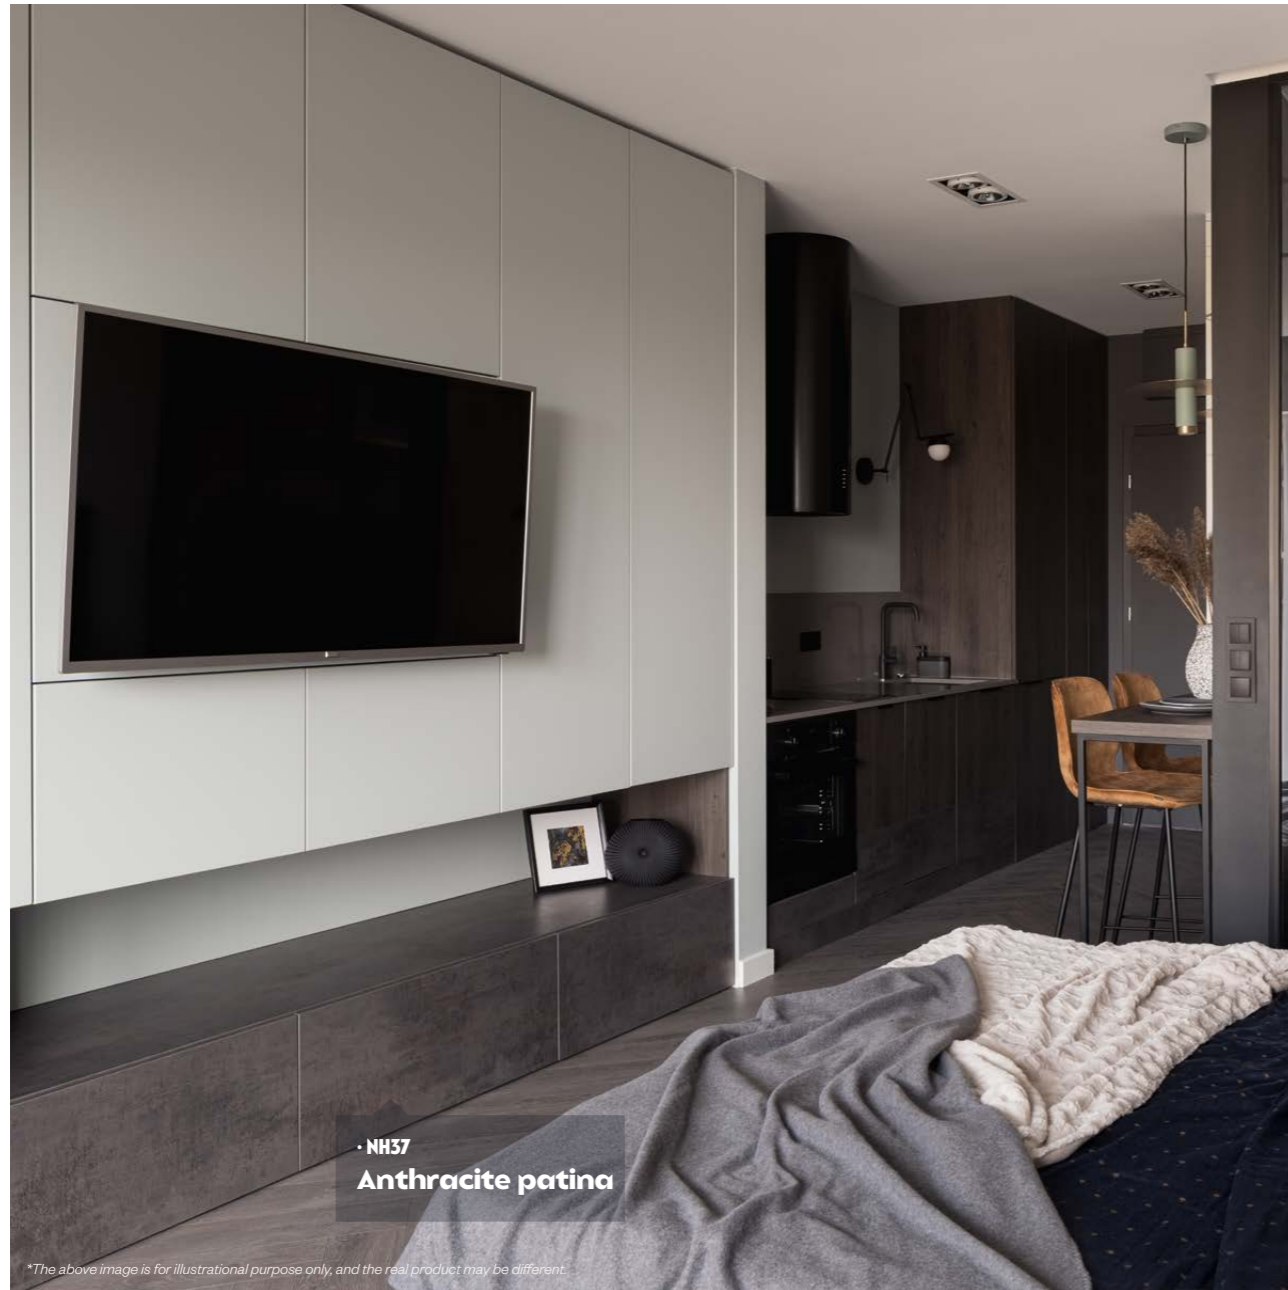

Brushed

NH37
Anthracite patina

*The above image is for illustrational purpose only, and the real product may be different.