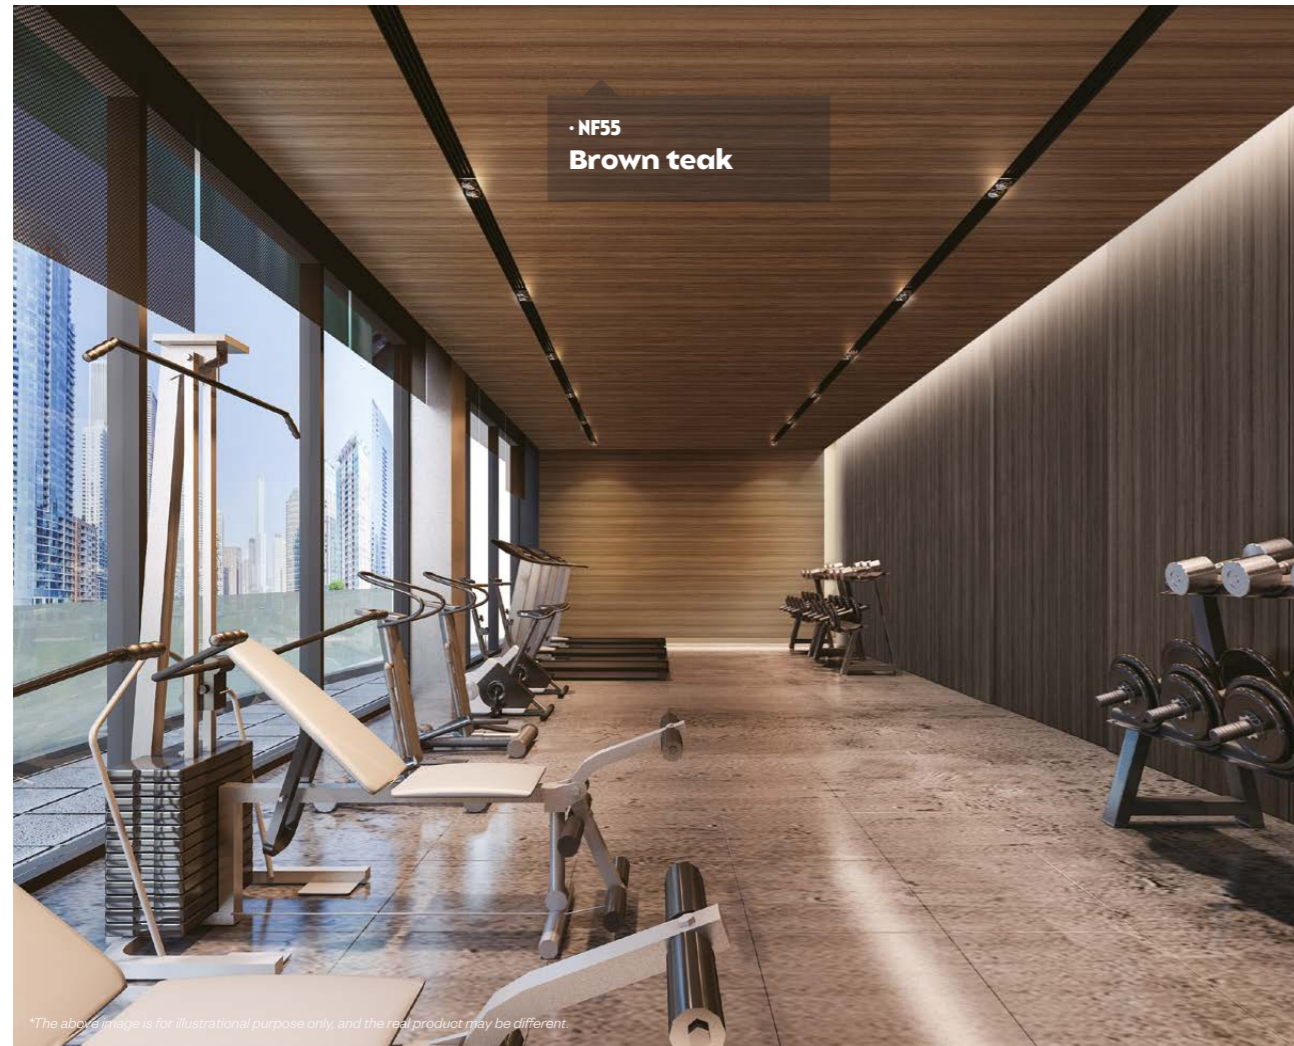

F5 Structured oak

NF50 Castagno eiche

CT25 Aged birch

NF55  Brown teak

NF55
Brown teak

*The above image is for illustrational purpose only, and the real product may be different.

CT26 Bordeaux birch

A1 Brown wenge