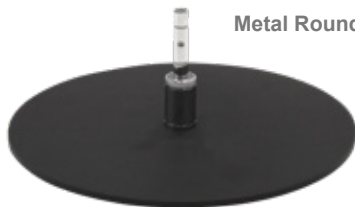

# Outdoor Flag / Changeable Support Base

- Formato Gota, Redondo e Retangular
- Media em tecido
- Possibilidade de adaptar várias bases
- Para interior e exterior

# Outdoor Flag / Changeable Support Base

Outdoor Flag Drop  
Style 7 v2

Outdoor Flag Round  
Style 8 v2

Outdoor Flag Rectangle  
Style 9 v2

Metal Round Plate Base

Metal Car Wheel Foot Base

Metal Square Plate Base

Metal Cross Foot Base

Metal Spike Base

Plastic Drill Baset

Metal Horizontal  
Floor Base

Metal Vertical Wall Base

Metal Diagonal  
Wall Base