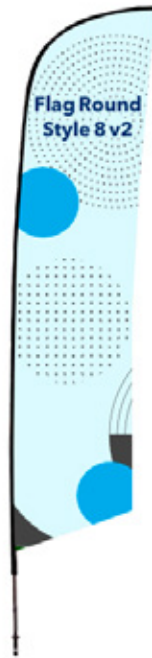

# Outdoor Flag / Changeable Support Base

- Formato Gota, Redondo e Retangular
- Media em tecido
- Possibilidade de adaptar várias bases
- Para interior e exterior

# Outdoor Flag / Changeable Support Base

Outdoor Flag Drop  
Style 7 v2

Outdoor Flag Round  
Style 8 v2

Outdoor Flag Rectangle  
Style 9 v2

Metal Round Plate Base

Metal Car Wheel Foot Base

Metal Square Plate Base

Metal Cross Foot Base

Metal Spike Base

Plastic Drill Baset

Metal Horizontal  
Floor Base

Metal Vertical Wall Base

Metal Diagonal  
Wall Base